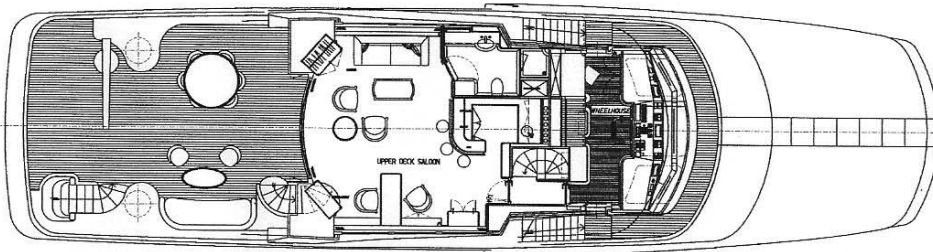

WEEKLY CHARTER RATE

From 75,000€

BC007

SUN DECK

UPPER DECK

BC007

MAIN DECK

LOWER DECK