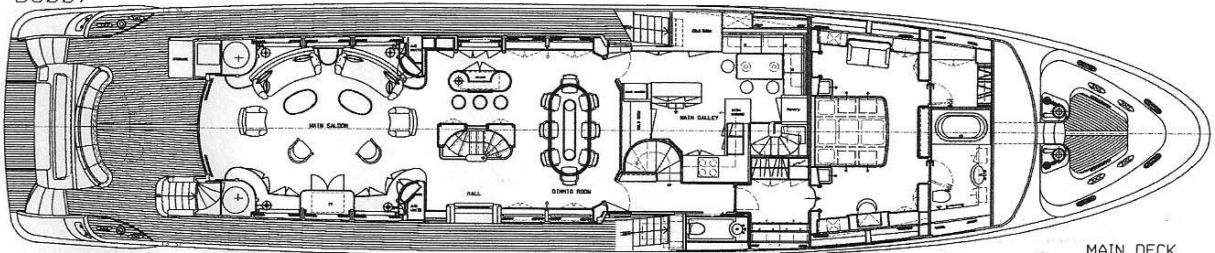

WEEKLY CHARTER RATE

From 75,000€

BC007

SUN DECK

UPPER DECK

BC007

MAIN DECK

LOWER DECK