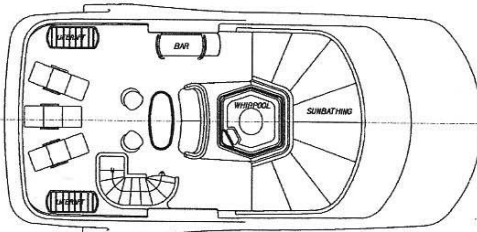

GUESTS/CABINS

10/5

NUMBER OF CREW

6

SHIPYARD

BENETTI

YEAR BUILT

2000/2016

WEEKLY CHARTER RATE

From 75,000€

BC007

SUN DECK

UPPER DECK

BC007

MAIN DECK

LOWER DECK