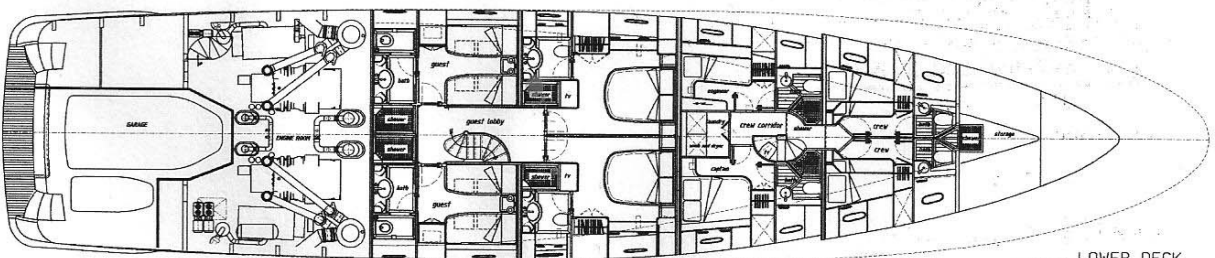

WEEKLY CHARTER RATE

From 75,000€

BC007

SUN DECK

UPPER DECK

BC007

MAIN DECK

LOWER DECK