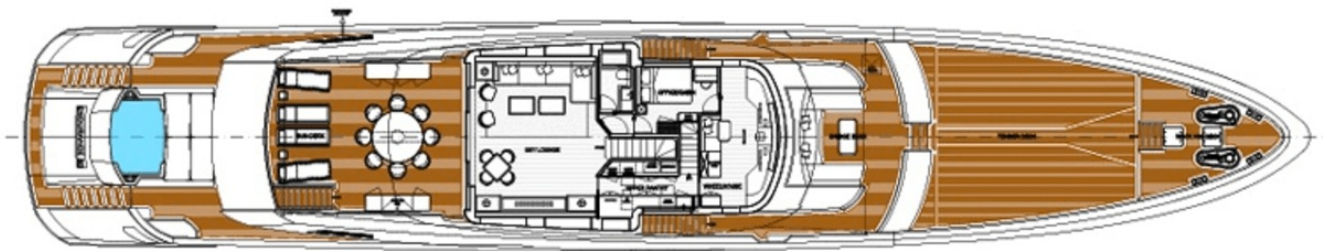

LENGTH

49.9m

BEAM

8.79m

DRAFT

2.6m

MAX SPEED

16kn

MAIN ENGINES

2 X CAT C32
ACERT & ROLLS
ROYCE US105

GUESTS/CABINS

10/5

NUMBER OF CREW

9

SHIPYARD

ROSSINAVI

YEAR BUILT

2017

PRICE

23,700,000€

Bridge Deck