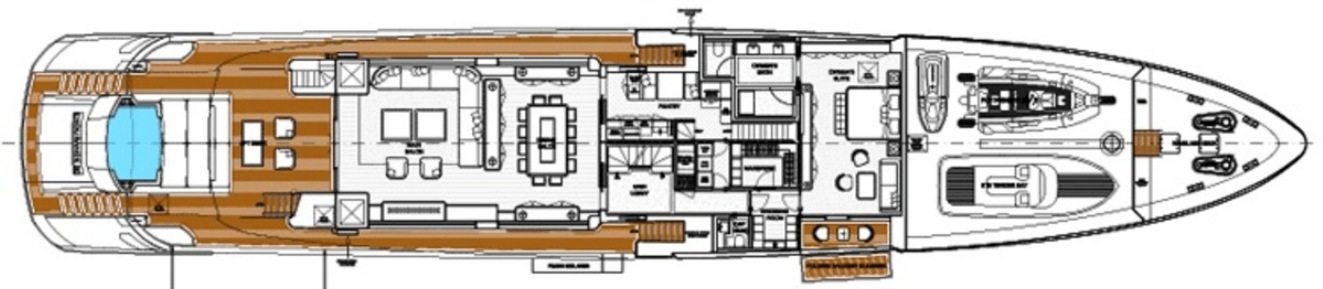

YEAR BUILT

2017

PRICE

23,700,000€

Bridge Deck

Main Deck

Lower Deck

FIND US