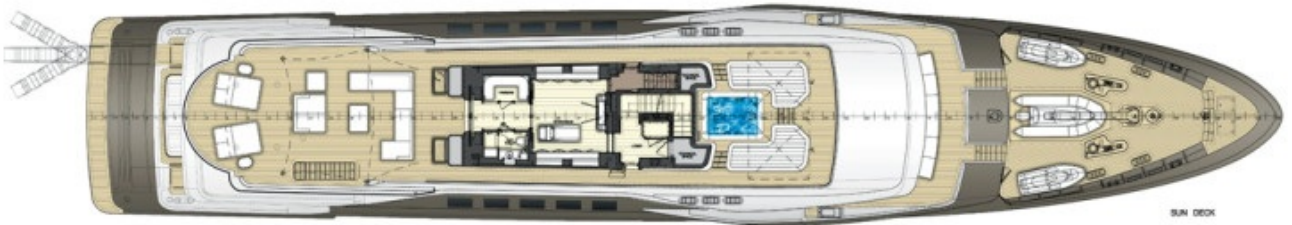

M/Y J'ADE

Motor yacht J'ADE is a spectacular vessel of 58 meters, launched by the prominent Italian builder, CRN Shipyard in 2012. The superyacht is designed by renowned Studio Zuccon International Project, in partnership with CRN Technical Office as well as the CRN Centro Stile. There is no shortage of technological innovations aboard this vessel combined with the open areas that create a unique way of experiencing the sea. J'ADE can comfortably accommodate up to 11 guests in 5 cabins

YEAR BUILT

2013

PRICE

35,000,000€

SIDE VIEW

TOP VIEW

SUN DECK

UPPER DECK