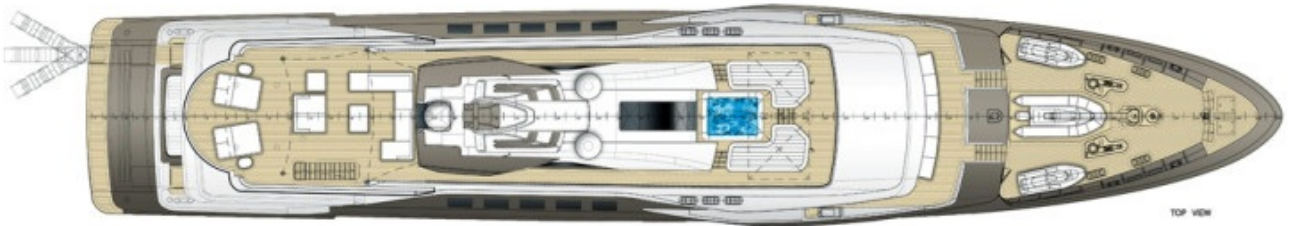

M/Y J'ADE

Motor yacht J'ADE is a spectacular vessel of 58 meters, launched by the prominent Italian builder, CRN Shipyard in 2012. The superyacht is designed by renowned Studio Zuccon International Project, in partnership with CRN Technical Office as well as the CRN Centro Stile. There is no shortage of technological innovations aboard this vessel combined with the open areas that create a unique way of experiencing the sea. J'ADE can comfortably accommodate up to 11 guests in 5 cabins

YEAR BUILT

2013

PRICE

35,000,000€

SIDE VIEW

TOP VIEW

SUN DECK

UPPER DECK