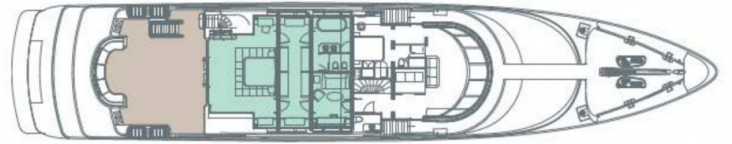

Bridge Deck