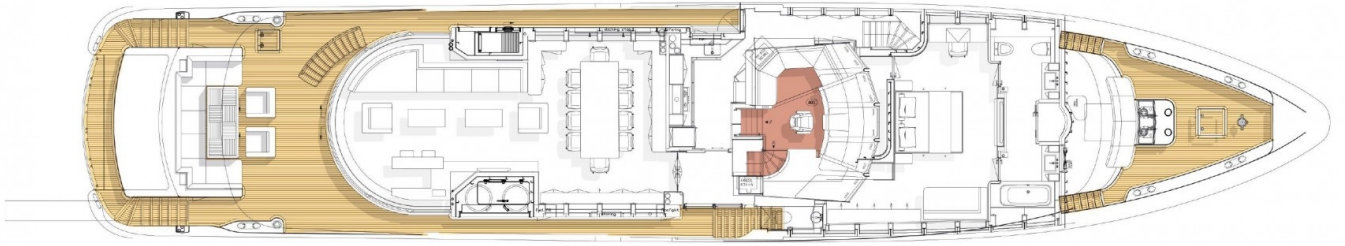

-4 -3 -2 -1 0 1 2 3 4 5 6 7 8 9 10 11 12 13 14 15 16 17 18 19 20 21 22 23 24 25 26 27 28 29 30 31 32 33

-4 -3 -2 -1 0 1 2 3 4 5 6 7 8 9 10 11 12 13 14 15 16 17 18 19 20 21 22 23 24 25 26 27 28 29 30 31 32 33

Pleasure length 5.1m

Tender length 3.6m

-4 -3 -2 -1 0 1 2 3 4 5 6 7 8 9 10 11 12 13 14 15 16 17 18 19 20 21 22 23 24 25 26 27 28 29 30 31 32 33