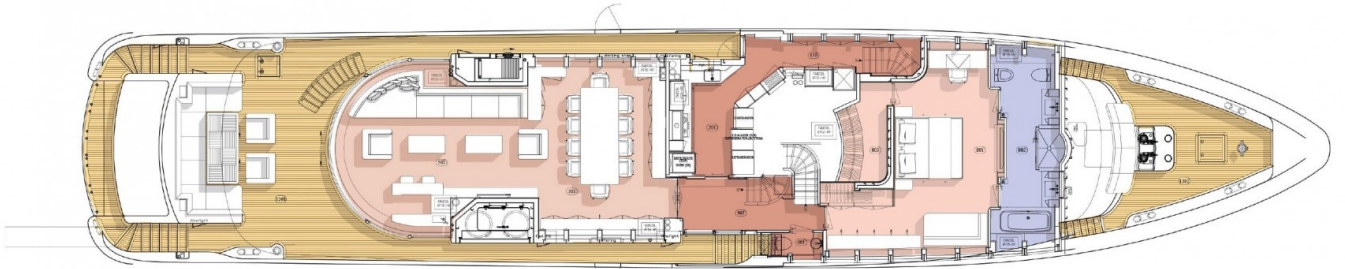

-4 -3 -2 -1 0 1 2 3 4 5 6 7 8 9 10 11 12 13 14 15 16 17 18 19 20 21 22 23 24 25 26 27 28 29 30 31 32 33

-4 -3 -2 -1 0 1 2 3 4 5 6 7 8 9 10 11 12 13 14 15 16 17 18 19 20 21 22 23 24 25 26 27 28 29 30 31 32 33