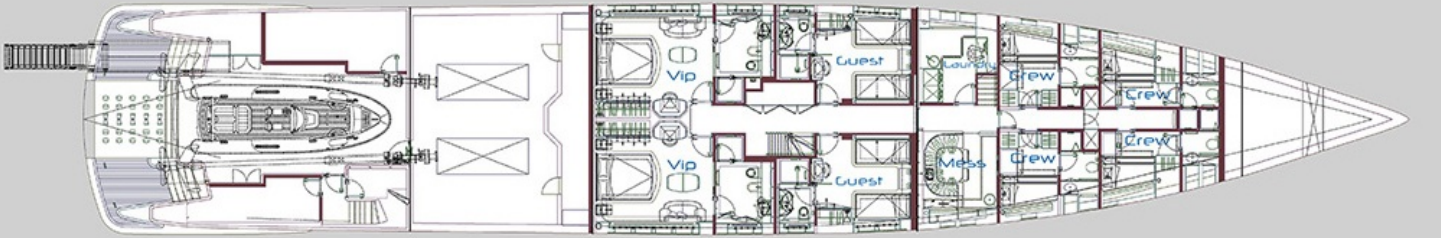

M/Y SOARING

A striking yacht with exceptional design and attention to detail.

With an impressive interior volume of 1400 GRT, SOARING offers luxury accommodation for up to 12 guests in 6 staterooms and an abundance of indoor and outdoor leisure areas, including a lavish spa and beach club. The Owner has access to his very own private deck with an expansive outdoor lounging area.

Abeking &
Rasmussen

YEAR BUILT

2020

PRICE

98,000,000€

UPPER DECK PLAN

MAIN DECK PLAN

LOWER DECK PLAN