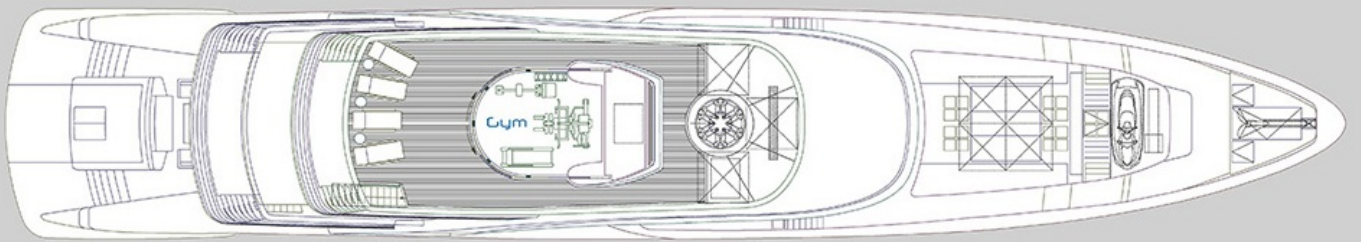

M/Y SOARING

A striking yacht with exceptional design and attention to detail.

With an impressive interior volume of 1400 GRT, SOARING offers luxury accommodation for up to 12 guests in 6 staterooms and an abundance of indoor and outdoor leisure areas, including a lavish spa and beach club. The Owner has access to his very own private deck with an expansive outdoor lounging area.

Abeking &
Rasmussen

YEAR BUILT

2020

PRICE

98,000,000€

UPPER DECK PLAN

MAIN DECK PLAN

LOWER DECK PLAN