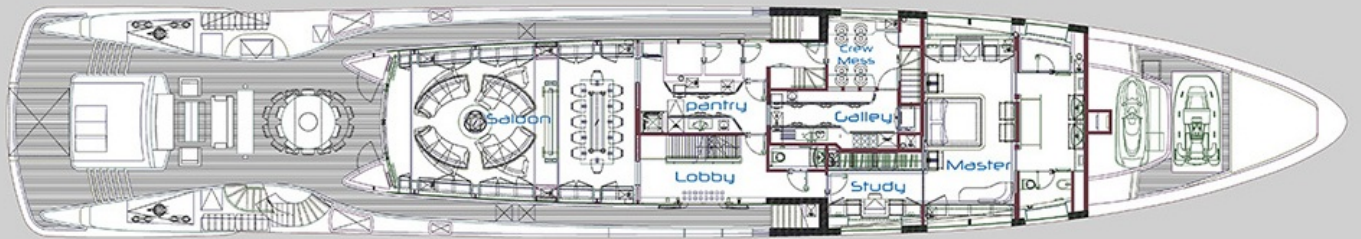

M/Y SOARING

A striking yacht with exceptional design and attention to detail.

With an impressive interior volume of 1400 GRT, SOARING offers luxury accommodation for up to 12 guests in 6 staterooms and an abundance of indoor and outdoor leisure areas, including a lavish spa and beach club. The Owner has access to his very own private deck with an expansive outdoor lounging area.

Abeking &
Rasmussen

YEAR BUILT

2020

PRICE

98,000,000€

UPPER DECK PLAN

MAIN DECK PLAN

LOWER DECK PLAN