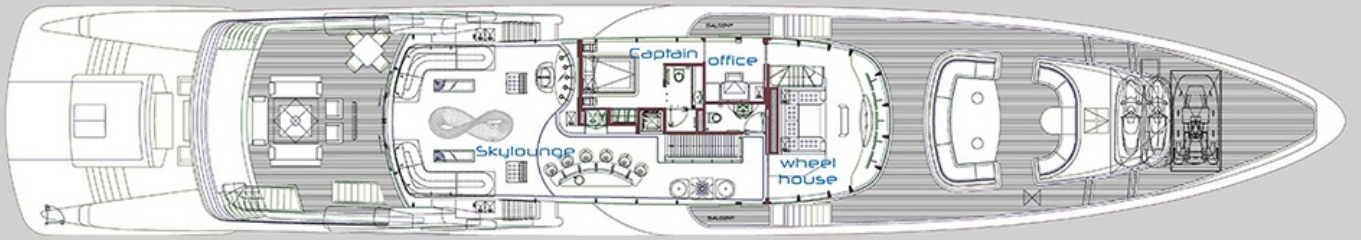

M/Y SOARING

A striking yacht with exceptional design and attention to detail.

With an impressive interior volume of 1400 GRT, SOARING offers luxury accommodation for up to 12 guests in 6 staterooms and an abundance of indoor and outdoor leisure areas, including a lavish spa and beach club. The Owner has access to his very own private deck with an expansive outdoor lounging area.

Abeking &
Rasmussen

YEAR BUILT

2020

PRICE

98,000,000€

UPPER DECK PLAN

MAIN DECK PLAN

LOWER DECK PLAN