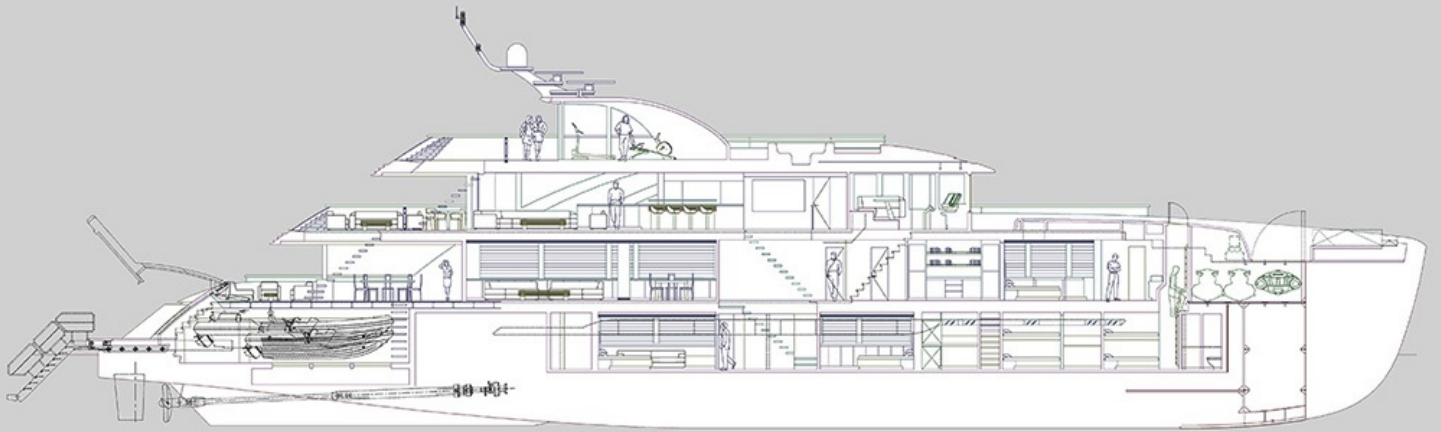

M/Y SOARING

A striking yacht with exceptional design and attention to detail.

With an impressive interior volume of 1400 GRT, SOARING offers luxury accommodation for up to 12 guests in 6 staterooms and an abundance of indoor and outdoor leisure areas, including a lavish spa and beach club. The Owner has access to his very own private deck with an expansive outdoor lounging area.

Abeking &
Rasmussen

YEAR BUILT

2020

PRICE

98,000,000€

UPPER DECK PLAN

MAIN DECK PLAN

LOWER DECK PLAN