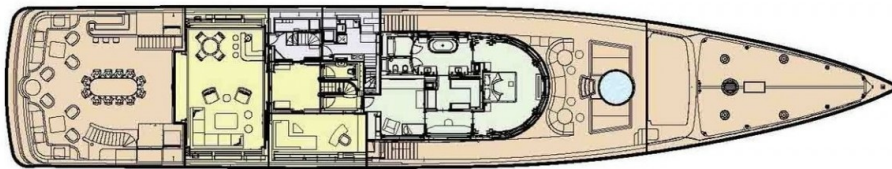

M/Y 11.11

This luxury vessel's sophisticated exterior design and engineering are the work of Benetti. Yacht. 11.11. boasts a distinctive exterior featuring her unique ax bow which has a vertical blade for enhanced cruising performance. The custom Art Deco-inspired interiors by the Owner's personal design team offer enhanced luxurious on-the-water living, including a vast private Owner's deck with the master suite overlooking a private sundeck. She can accommodate up to 12 guests in 6 large staterooms.

ЦЕНА ЗА НЕДЕЛЮ

От 650,000€

11-11

GENERAL ARRANGEMENT

PROFILE

SUN DECK

UPPER DECK

MAIN DECK

LOWER DECK

TANK DECK

KEY

- | | |
|---------------------|--------------|
| DECK | SUN DECK |
| GUEST AREAS | GUEST CABINS |
| MASTER CABIN | CREW AREAS |
| FITNESS & WELLBEING | |

НАШИ КОНТАКТЫ

16 Quai Jean-Charles Rey, 98000 Monaco