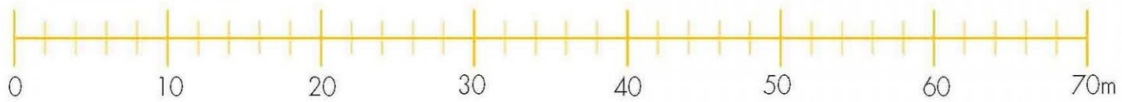

KEY

DECK	SUN DECK
GUEST AREAS	GUEST CABINS
MASTER CABIN	CREW AREAS
FITNESS & WELLBEING