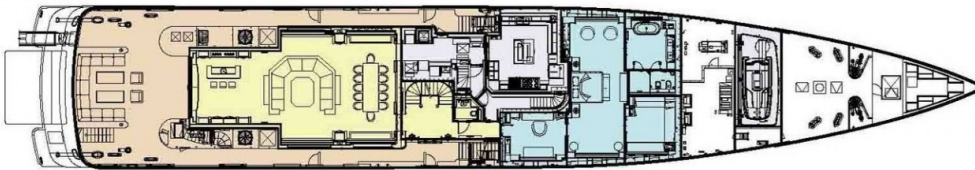

M/Y 11.11

This luxury vessel's sophisticated exterior design and engineering are the work of Benetti. Yacht. 11.11. boasts a distinctive exterior featuring her unique ax bow which has a vertical blade for enhanced cruising performance. The custom Art Deco-inspired interiors by the Owner's personal design team offer enhanced luxurious on-the-water living, including a vast private Owner's deck with the master suite overlooking a private sundeck. She can accommodate up to 12 guests in 6 large staterooms.

ЦЕНА ЗА НЕДЕЛЮ

От 650,000€

11-11

GENERAL ARRANGEMENT

PROFILE

SUN DECK

UPPER DECK

MAIN DECK

LOWER DECK

TANK DECK

KEY

- | | |
|---------------------|--------------|
| DECK | SUN DECK |
| GUEST AREAS | GUEST CABINS |
| MASTER CABIN | CREW AREAS |
| FITNESS & WELLBEING | |

НАШИ КОНТАКТЫ

16 Quai Jean-Charles Rey, 98000 Monaco