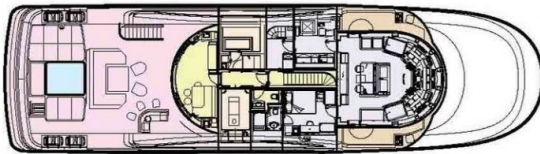

ЦЕНА ЗА НЕДЕЛЮ

От 650,000€

11-11

GENERAL ARRANGEMENT

PROFILE

SUN DECK

UPPER DECK

MAIN DECK

LOWER DECK

TANK DECK

KEY

- | | |
|---------------------|--------------|
| DECK | SUN DECK |
| GUEST AREAS | GUEST CABINS |
| MASTER CABIN | CREW AREAS |
| FITNESS & WELLBEING | |

НАШИ КОНТАКТЫ

16 Quai Jean-Charles Rey, 98000 Monaco