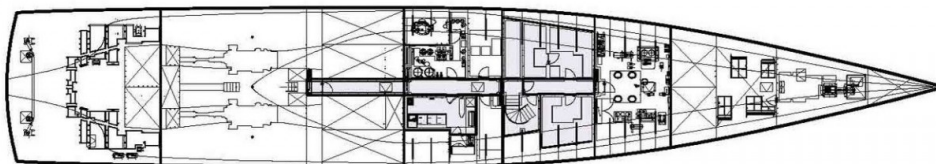

ЦЕНА ЗА НЕДЕЛЮ

От 650,000€

11-11

GENERAL ARRANGEMENT

PROFILE

SUN DECK

UPPER DECK

MAIN DECK

LOWER DECK

TANK DECK

KEY

- | | |
|---------------------|--------------|
| DECK | SUN DECK |
| GUEST AREAS | GUEST CABINS |
| MASTER CABIN | CREW AREAS |
| FITNESS & WELLBEING | |

НАШИ КОНТАКТЫ

16 Quai Jean-Charles Rey, 98000 Monaco