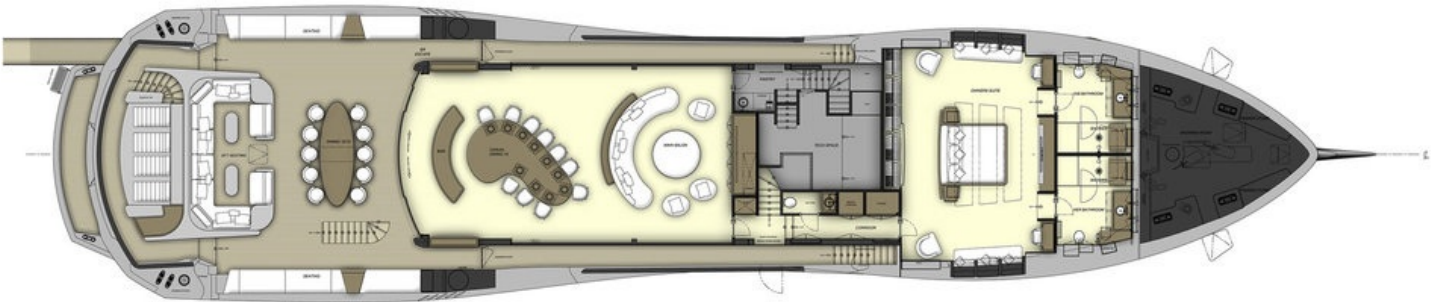

# M/Y KHALILAH

Delivered in 2015 by the respected shipyard Palmer Johnson and brand new to the charter market, the 49m SuperSport Khalilah is not just eye catching in color. Her specification is as sophisticated as it is revolutionary. Decorated with a vibrant color palette, fabrics and unique artwork, Khalilah also features innovative windows which span floor to ceiling. At one inch thick, the latest technology allows the sunshine to pour in whilst the heat is refracted. Khalilah welcomes up to 11 guests in 5 resplendent cabins.

ДЛИНА

49m

ШИРИНА

10.8m

ОСАДКА

1.9m

МАКСИМАЛЬНАЯ СКОРОСТЬ

20kn

ЦЕНА ЗА НЕДЕЛЮ

От 245,000€

OUTBOARD PROFILE

SUN DECK - 04

MAIN DECK - 02

LOWER DECK - 01