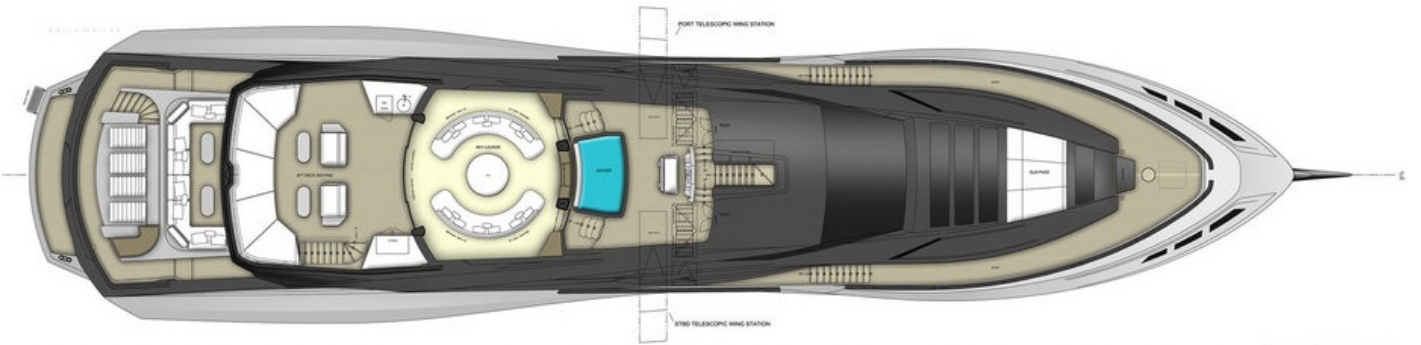

# M/Y KHALILAH

Delivered in 2015 by the respected shipyard Palmer Johnson and brand new to the charter market, the 49m SuperSport Khalilah is not just eye catching in color. Her specification is as sophisticated as it is revolutionary. Decorated with a vibrant color palette, fabrics and unique artwork, Khalilah also features innovative windows which span floor to ceiling. At one inch thick, the latest technology allows the sunshine to pour in whilst the heat is refracted. Khalilah welcomes up to 11 guests in 5 resplendent cabins.

ДЛИНА

49m

ШИРИНА

10.8m

ОСАДКА

1.9m

МАКСИМАЛЬНАЯ СКОРОСТЬ

20kn

ЦЕНА ЗА НЕДЕЛЮ

От 245,000€

OUTBOARD PROFILE

SUN DECK - 04

MAIN DECK - 02

LOWER DECK - 01