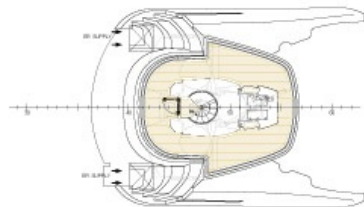

UPPER DECK
13.200 m. Ø, height with canopy