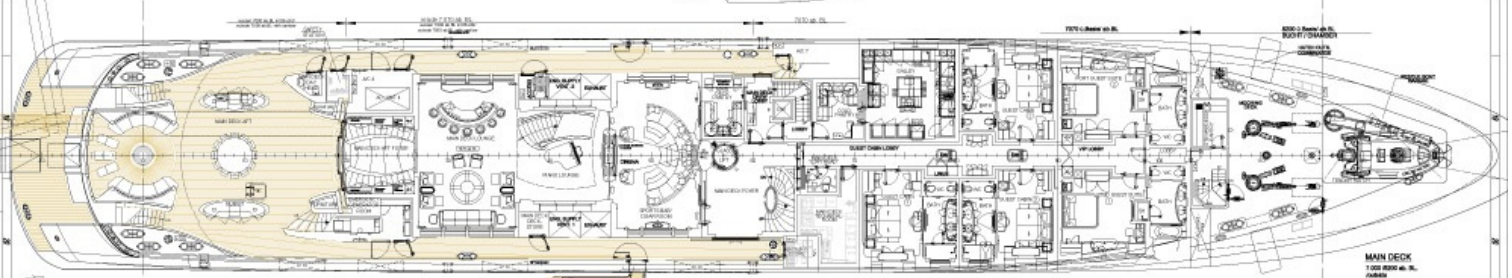

OBSERVATION PLATFORM
13.200 m. Ø, height

UPPER DECK
13.200 m. Ø, height with canopy