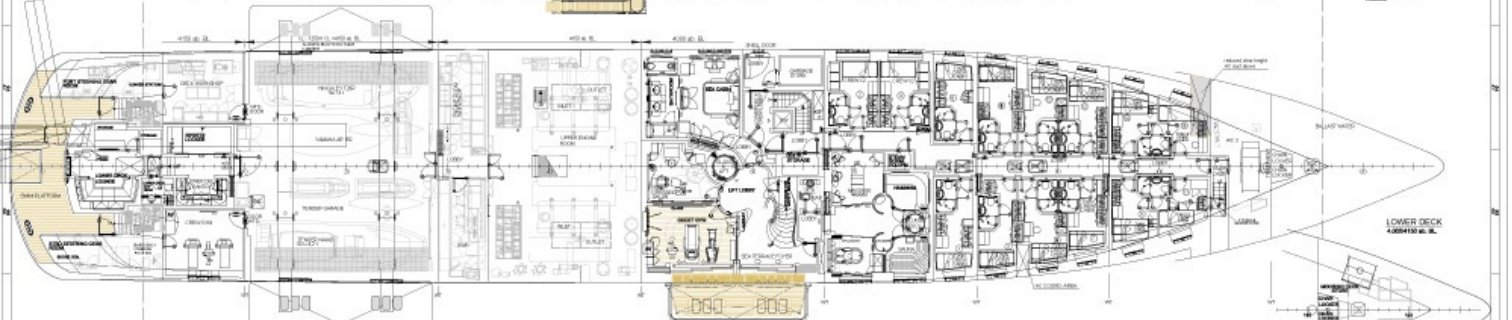

OBSERVATION PLATFORM
13.200 m. Ø, height

UPPER DECK
13.200 m. Ø, height with canopy