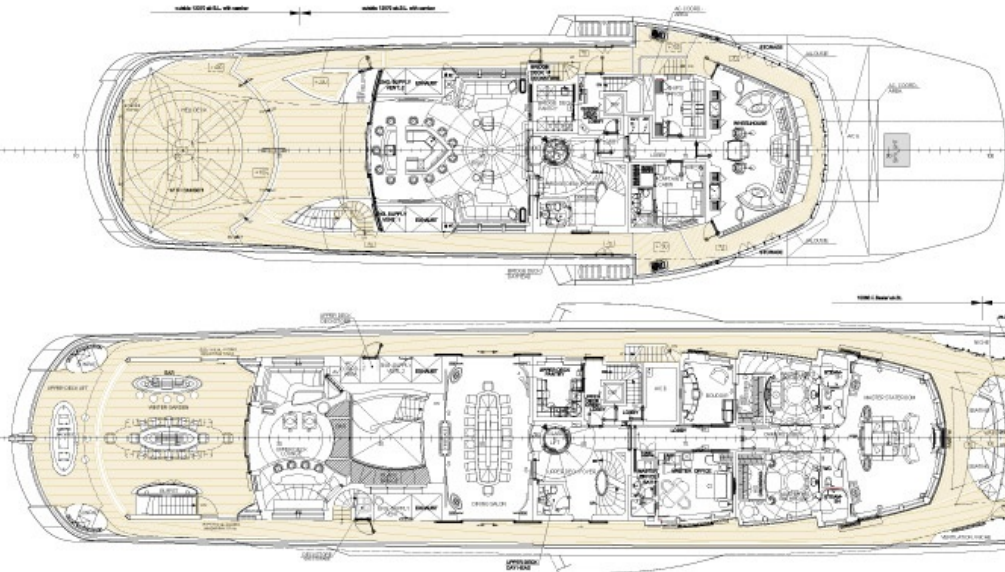

OBSERVATION PLATFORM
13.200 m. Ø, height

UPPER DECK
13.200 m. Ø, height with canopy