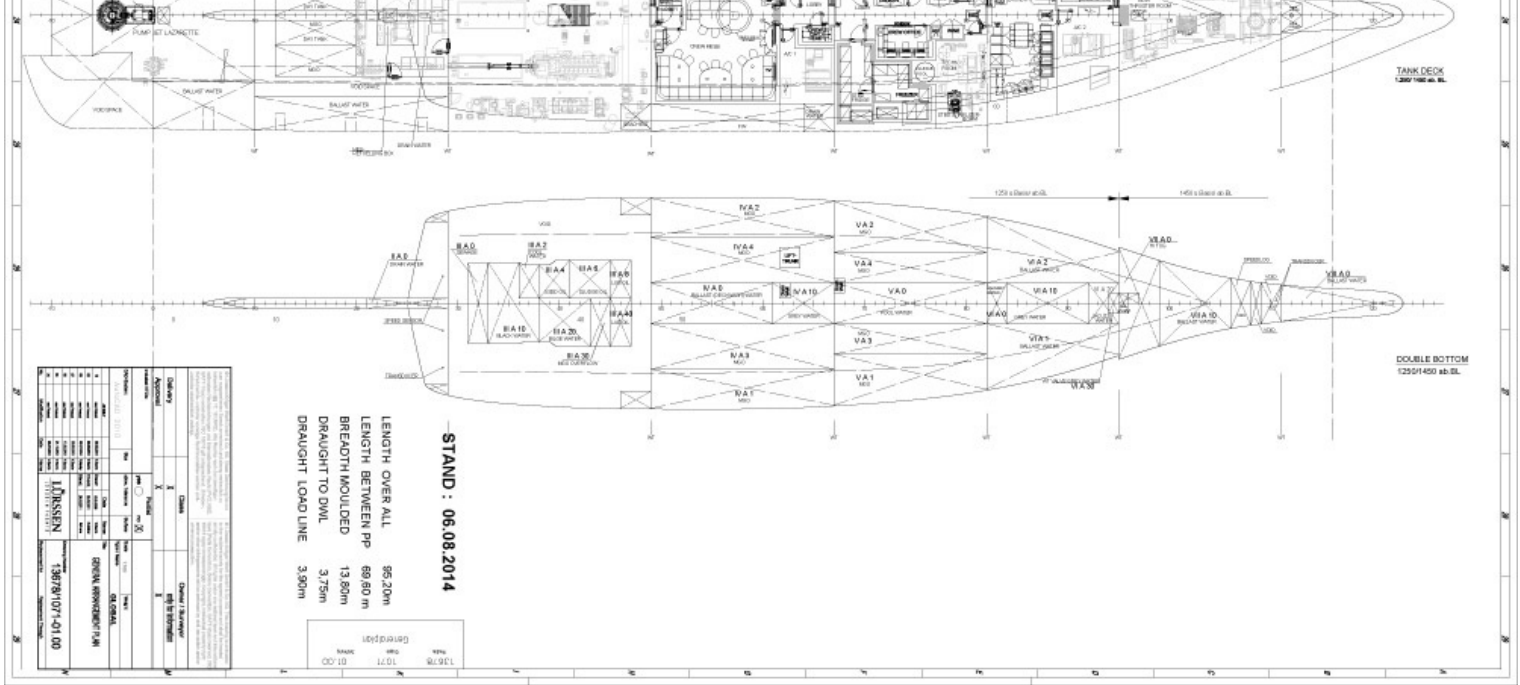

M/Y KISMET

Over 90 metres in length, Elizabeth is a charter experience like no other.

Hotel accommodation for up to 36 people in 18 cabins, unusual for a charter yacht, which makes it ideal for corporate parties. The yacht even has a business center and medical facility with a 24-hour nurse on board. A star feature is the spa, which takes over the entire lower deck and includes a massage room, hydrotherapy, gym and sauna.

ДЛИНА

95.2m

ШИРИНА

13.8m

ОСАДКА

3.75m

МАКСИМАЛЬНАЯ СКОРОСТЬ

17kn

ЦЕНА ЗА НЕДЕЛЮ

От 1,200,000€

OBSERVATION PLATFORM
13.200 m. Ø, height

PROFILE

UPPER DECK
13.200 m. Ø, height with canopy

BRIDGE DECK
13.200 m. Ø, height with canopy
height 13.200 m. Ø.

UPPER DECK
13.200 m. Ø, height with canopy
height 13.200 m. Ø.

MAIN DECK
13.200 m. Ø, height
height 13.200 m. Ø.

LOWER DECK
13.200 m. Ø, height
height 13.200 m. Ø.

MAIN DECK
13.200 m. Ø, height
height 13.200 m. Ø.

НАШИ КОНТАКТЫ

45 rue Grimaldi

98000 Monaco

Info@dynamiqbrokerage.com