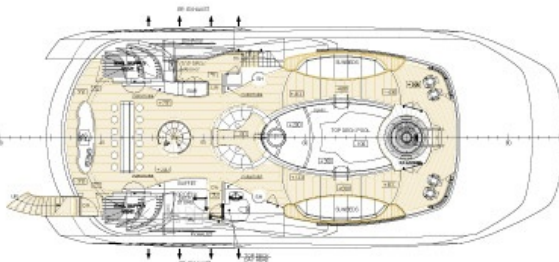

OBSERVATION PLATFORM
13.200 m. Ø, height