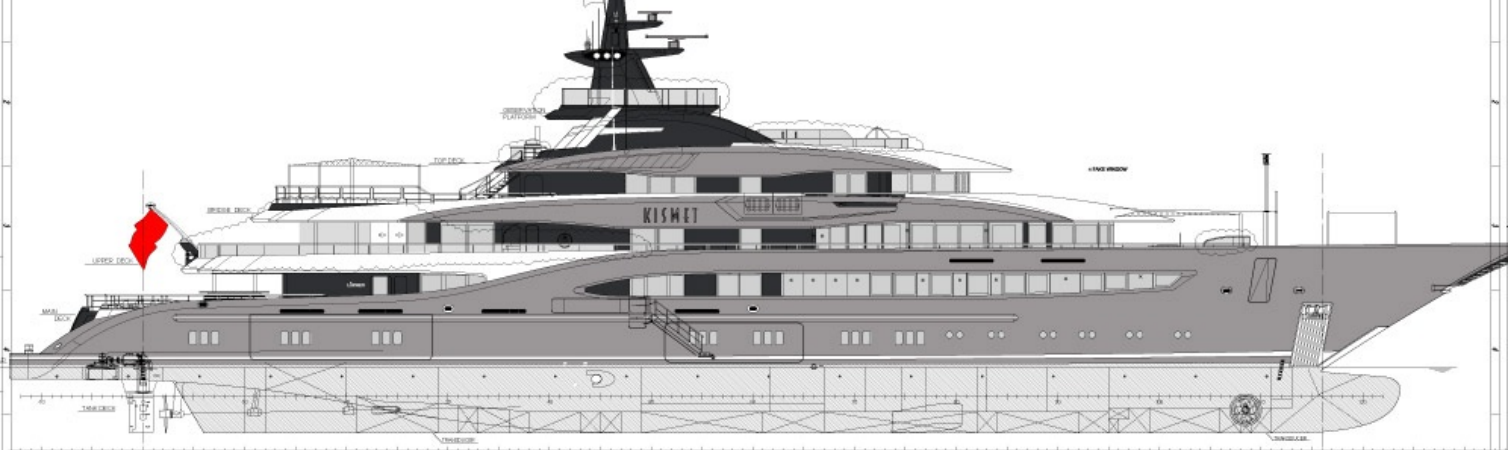

UPPER DECK
13.200 m. Ø, height with canopy