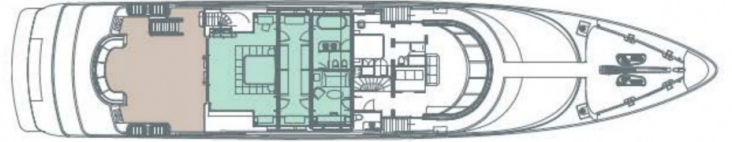

Bridge Deck